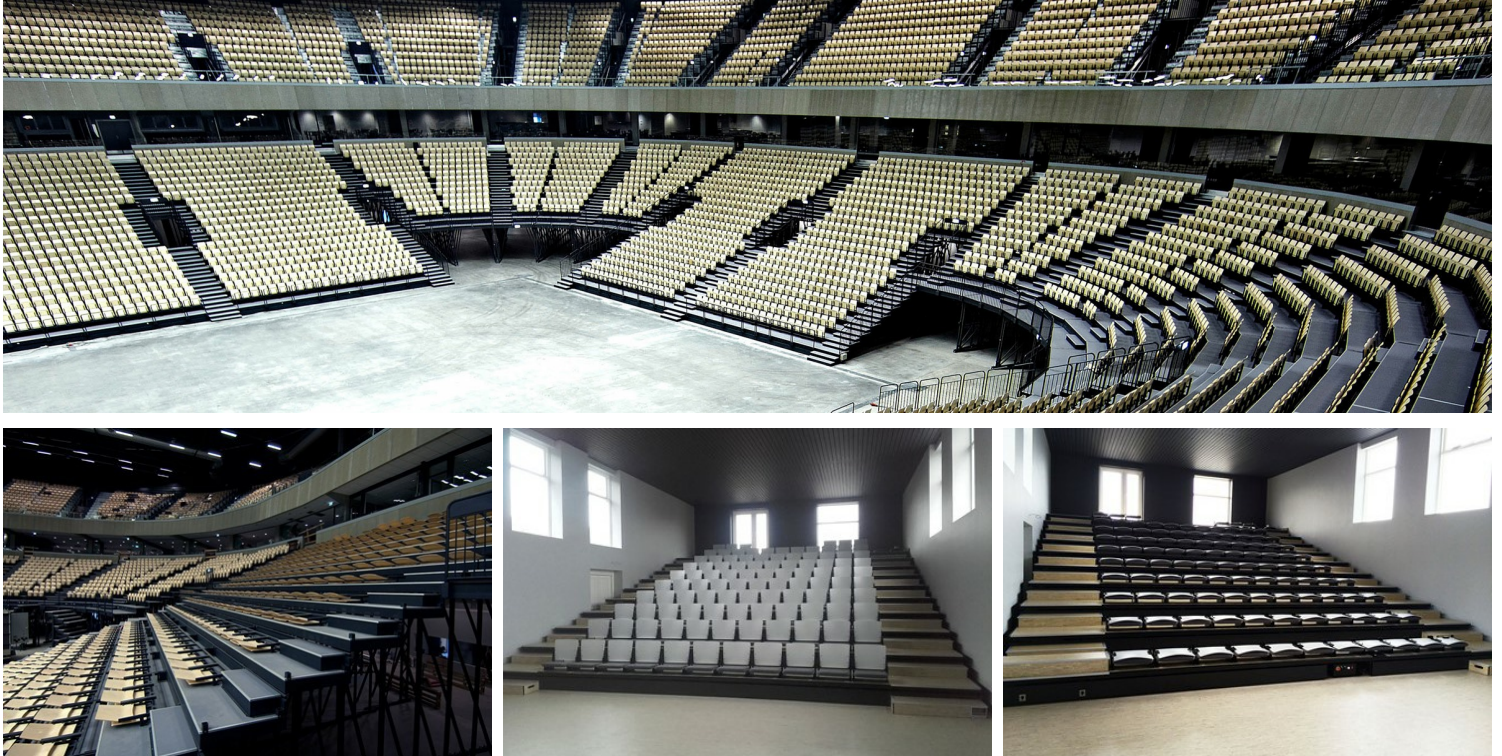

**Stationary telescopic seating** - Stationary telescopic seating are available in different types, and we deliver and install them to fit your needs.

## STATIONARY TELESCOPIC SEATING

Unisport Scandinavia has great experience with many types of telescopic seating. We deliver both stationary and mobile telescopic seating. They are available in many different types, and we deliver and install them to fit your needs. It is possible to think creatively when it comes to number of rows, width, color and sub construction. Details like seats and steering system can be individually suited. All assignments - regardless of the size - can and will be treated with professionalism, and our assembling team have great experience about both stationary and mobile grandstands.

### Which type of telescopic seating do we offer?

- Stationary telescopic seating - indoor or outdoor model -

individually fitted to the sports hall in question.